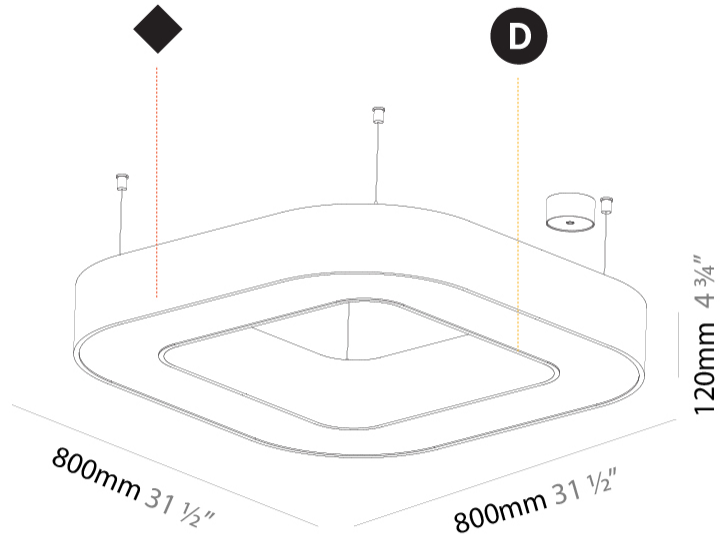

GENERAL

Series: Glorious
Subseries: Glorious Quantum
Brand: Prolicht
Division: Architectural
Mounting Type: Suspension
Mounting Location: Ceiling
Subcategory: Ambient

PHYSICAL

Shape: Square
Length (mm): 800
Length (in): 31 1/2
Width (mm): 800
Width (in): 31 1/2
Height (mm): 120
Height (in): 4 3/4
Max. Overall Height (mm): 2120
Max. Overall Height (in): 83 7/16
Light Distribution: Direct
Weight (kg): 9.422
Weight (lbs): 20.73
Diffuser: PMMA - Opal or Micro-Prism
Fixture Finish: SSR / BKV / CWI / CRY / HAB / UFT / ITA / RUA / FTG / MYG / LOD / PUS / FRO / FUP / KIA / POP / BLS / SPG / MEY / GOH / GUM / CHC / COM / ABZ / JAG / OBR / MOS / ROR
Fixture Material: Aluminum

ELECTRICAL

Lamp Type: LED (Zhaga Standard)
Input Wattage (W): 40
Total Output Wattage (W): 31 / 25.6 (3500K)
Dimming: Non-Dimming / Phase Dimming (120Vac only) / 0-10V Dimming
Driver Included: Yes
Driver Location: Integrated
Driver Type: Constant Current - 120 / 277Vac
Driver Class: Class 2
Input Voltage (V): 120 - 277
Constant Current (MA): 350 / 800 (3500K)

LED

Color Temperature (°K): 3000 / 3500 / 4000
Max. Delivered Lumen (lm): 3690 / 3822 / 3900
CRI: >80 CRI
Efficiency (%): 65
Lamp Life (hrs): 50000

OPTICAL

RATINGS AND CERTIFICATIONS

Certified By: Certified for North American Standards
IP rating: IP20